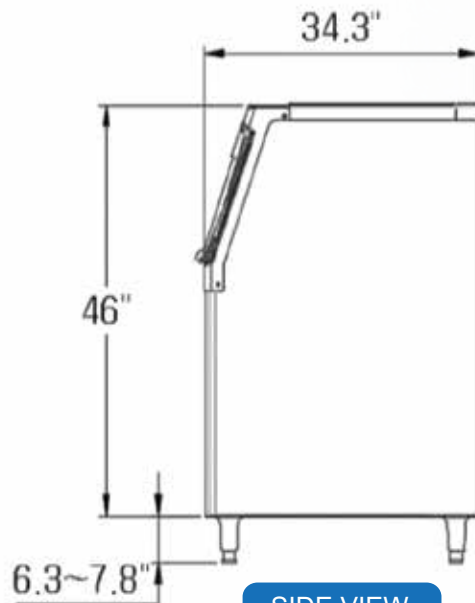

30" WIDE ICE STORAGE BIN

**IB-044**

**KEY FEATURES:**

- High quality construction and components
- High quality 304 stainless-steel and ABS exterior (durable & rust-resistant)
- High density urethane insulation
- Convenient grip handle
- 440 lbs storage capacity
- (4) 6.3" ~ 7.8" height adjustable stainless steel legs
- For use with WM & IM-0460-22, IM-0550-22, WM & IM-0460, IM-0550, WM & IM-0680, IM-0750, IM-0770, and WM & IM-1100

**PLAN VIEW :**

FRONT VIEW

SIDE VIEW

BOTTOM VIEW

※ Bin top adapter needed to use 22" Ice Machine Head  
 IBT-2230R: 8" Bin top adapter to left mount 22" Head on IB-044  
 IBT-2230B: 4" (2) Bin top adapters to center mount 22" Head on IB-044

MODEL	WIDTH	DEPTH	HEIGHT	WEIGHT	
IB-044	30"	34.3"	46"	143 lbs (Net)	167 lbs (Shipping)

\* Design and specifications are subject to change without prior notice.