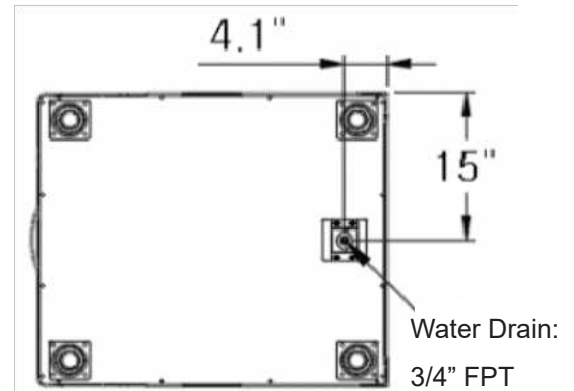

30" WIDE ICE STORAGE BIN

**IB-044**

**KEY FEATURES:**

- High quality construction and components
- High quality 304 stainless-steel and ABS exterior (durable & rust-resistant)
- High density urethane insulation
- Convenient grip handle
- 440 lbs storage capacity
- (4) 6.3" ~ 7.8" height adjustable stainless steel legs
- For use with WM & IM-0460-22, IM-0550-22, WM & IM-0460, IM-0550, WM & IM-0680, IM-0750, IM-0770, and WM & IM-1100

**PLAN VIEW :**

FRONT VIEW

SIDE VIEW

BOTTOM VIEW

※ Bin top adapter needed to use 22" Ice Machine Head  
 IBT-2230R: 8" Bin top adapter to left mount 22" Head on IB-044  
 IBT-2230B: 4" (2) Bin top adapters to center mount 22" Head on IB-044

MODEL	WIDTH	DEPTH	HEIGHT	WEIGHT	
IB-044	30"	34.3"	46"	143 lbs (Net)	167 lbs (Shipping)

\* Design and specifications are subject to change without prior notice.