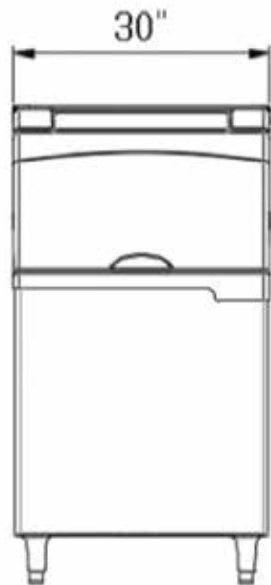

30" WIDE ICE STORAGE BIN

**IB-044**

**KEY FEATURES:**

- High quality construction and components
- High quality 304 stainless-steel and ABS exterior (durable & rust-resistant)
- High density urethane insulation
- Convenient grip handle
- 440 lbs storage capacity
- (4) 6.3" ~ 7.8" height adjustable stainless steel legs
- For use with WM & IM-0460-22, IM-0550-22, WM & IM-0460, IM-0550, WM & IM-0680, IM-0750, IM-0770, and WM & IM-1100

**PLAN VIEW :**

FRONT VIEW

SIDE VIEW

BOTTOM VIEW

※ Bin top adapter needed to use 22" Ice Machine Head  
 IBT-2230R: 8" Bin top adapter to left mount 22" Head on IB-044  
 IBT-2230B: 4" (2) Bin top adapters to center mount 22" Head on IB-044

MODEL	WIDTH	DEPTH	HEIGHT	WEIGHT	
IB-044	30"	34.3"	46"	143 lbs (Net)	167 lbs (Shipping)

\* Design and specifications are subject to change without prior notice.